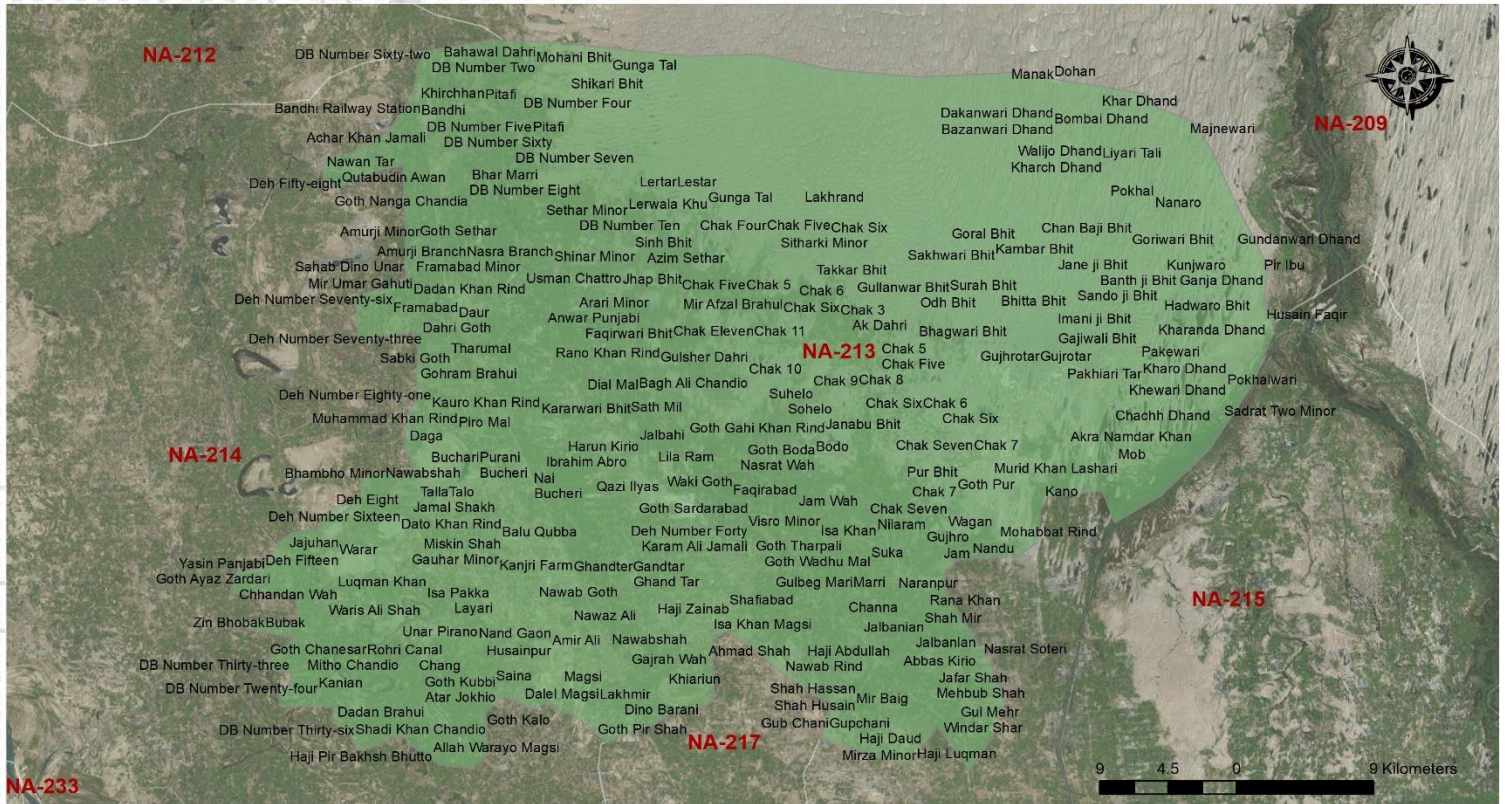

CONSTITUENCY PROFILE

NA-213 SHAHEED BENAZIRABAD-I

SINDH

CONSTITUENCY POPULATION

819,024

VOTER STATISTICS

Male

230,117

Female

188,658

Total

418,775

51%

of the total population are registered as voters

POLLING STATIONS

105

AVERAGE VOTER AT POLLING STATION

1,082

AVERAGE VOTER AT POLLING BOOTH

329

LIST OF CONTESTING CANDIDATES

#	Name	Name of Political Party
1	Asif Ali Zardari	Pakistan Peoples Party Parliamentarians
2	Ikhtiar Hussain Tunio	Independent
3	Haji Khan Mashori	Independent
4	Zakir Hussain Jamali	Muttahidda Majlis-e-Amal Pakistan
5	Sardar Sher Muhammad Rind Baloch	Grand Democratic Alliance
6	Sardar Abdul Hameed Khoso	Independent
7	Saleem Raza	Independent
8	Syed Sajjad Hussain Shah Taqvi	Independent
9	Syed Ghulam Muhiuddin Shah	Pakistan Muslim League (Nawaz)
10	Syed Kazim Ali Shah	Pak Sarzameen Party
11	Abdul Razzaq Rustamani	Independent
12	Farooq Ahmed	Pakistan Tehreek-e-Insaf
13	Qadir Bux Magsi	Independent
14	Muhammad Ismail	Allah-o-Akbar Tehreek
15	Muhammad Abdul Rauf Siddiqui	Muttahidda Qaumi Movement
16	Muhammad Mushtaque	Tehreek-e-Labaik Pakistan
17	Nisar Ali Keerio	Independent